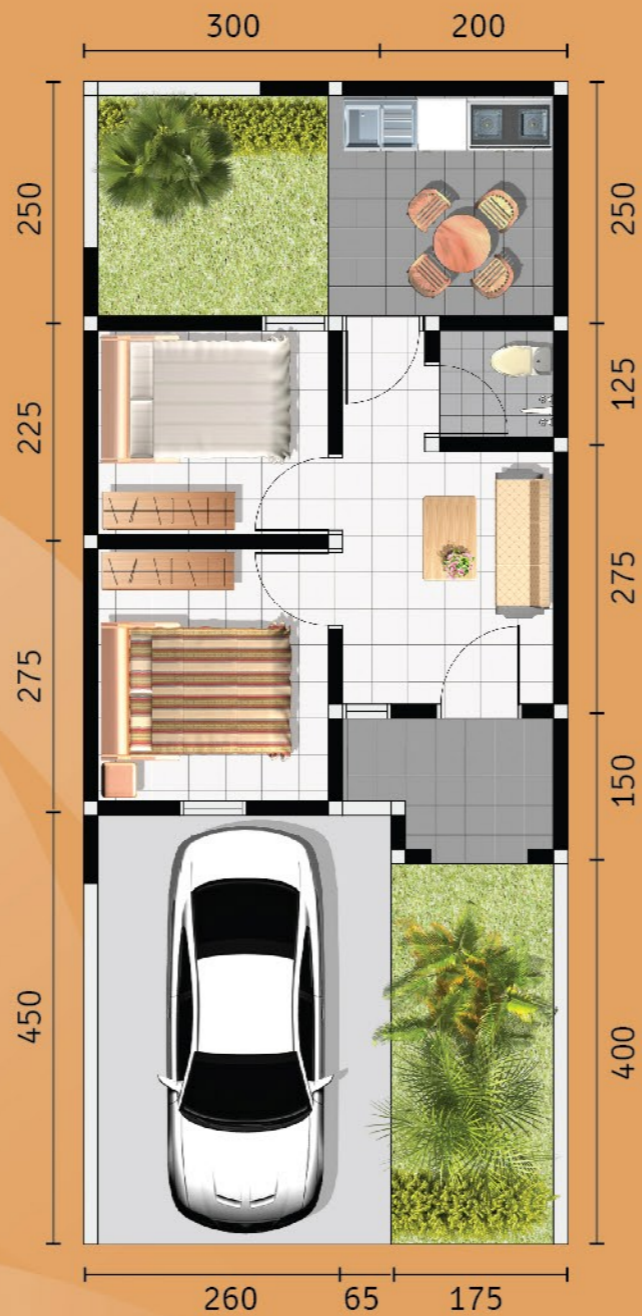

The  
Fazza

DE NAILA  
VILLAGE 2

Alora

LB 34 ♦ LT 60 (5 x 12)

TIPE  
*Alora*

-  — 2
-  — 1
-  — 1

5 x 12

The  
Fazza

DE NAILA  
VILLAGE 2

Belevia

LB 40 ♦ LT 60 (5 x 12)

TIPE  
*Belevia*

2

1

1

+ Mezzanine Floor

5 x 12