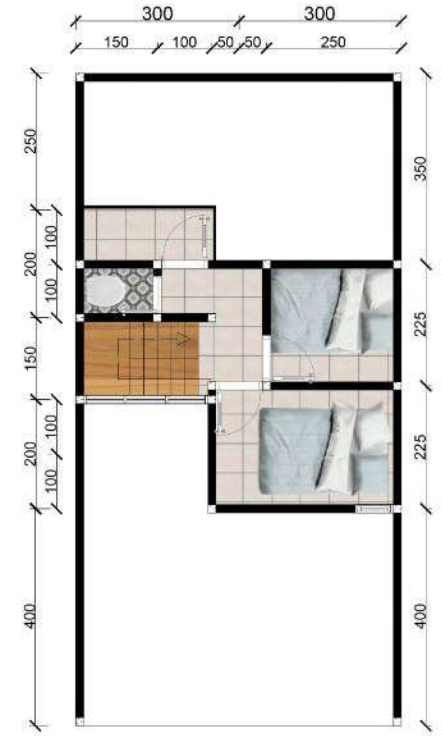

# Type Grand Orchid ( 2 Lantai )

“Selangkah” dari Kota Gresik

**DENAH LANTAI 1**

**DENAH LANTAI 2**

**3 KT – 2 KM | 6 x 12 | LB. 60 / LT. 72**

*90% of all MILLIONAIRES BECOME SO THROUGH OWNING REAL ESTATE*