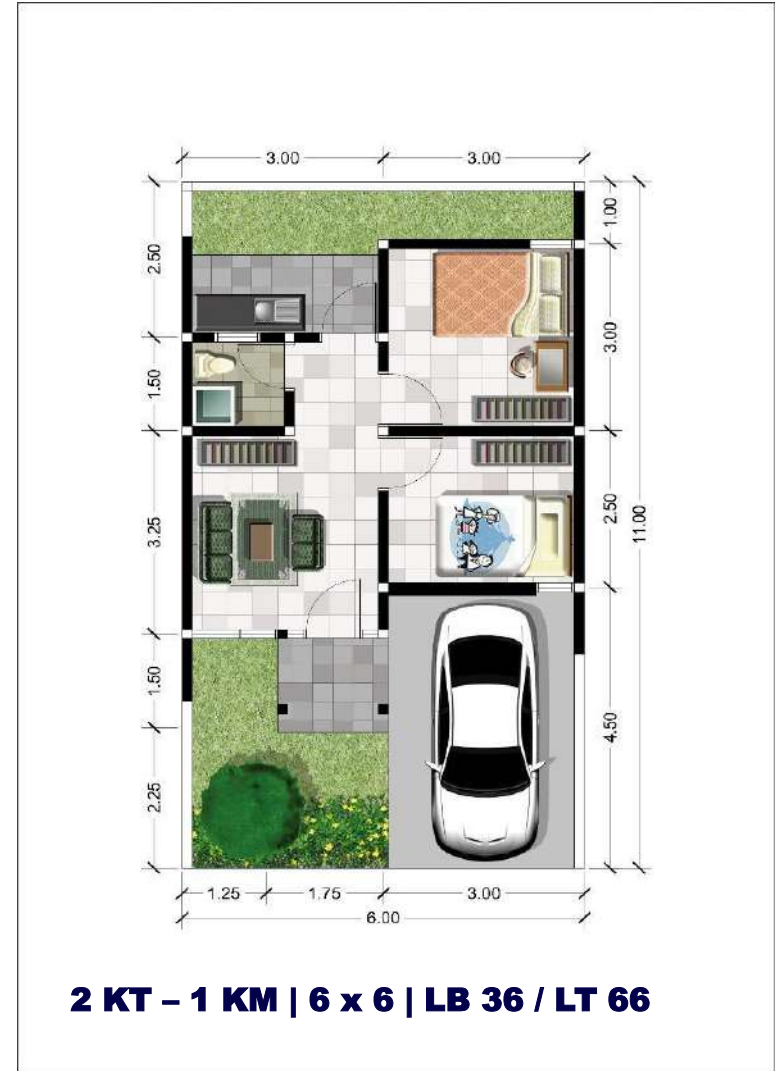

Type Lavender

“Selangkah” dari Kota Gresik

90% of all MILLIONAIRES BECOME SO THROUGH OWNING REAL ESTATE