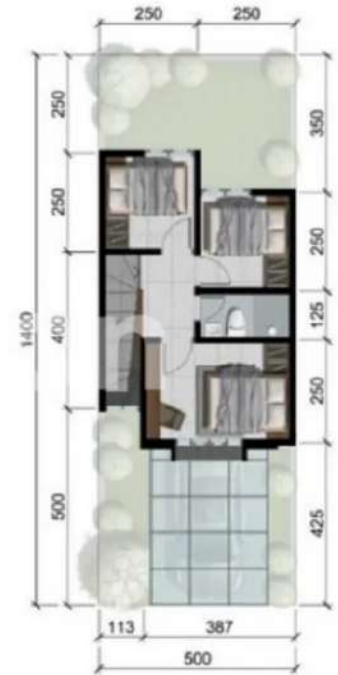

# TIPE CHESTER GRAND 1 5 X 15

**LB : 37 LT : 75**

TIPE CHESTER GRAND 2 5 X 15  
TIPE CHESTER SUPERIOR 5 X 16

LB : 45 LT : 75 / LT 80

Meet Now!  
**URBAN  
STYLE  
HOME**  
Furnished by **IKEA**

TIPE CHARLOTTE 5 X 15

LB : 45 LT : 75

# CYRUS

LT 70  
LB 68

3 KAMAR TIDUR  
2 KAMAR MANDI

GROUND FLOOR

UPPER FLOOR

Meet Now!  
**URBAN  
 STYLE  
 HOME**  
 Furnished by **IKEA**

TIPE CONRAD

5 X 16