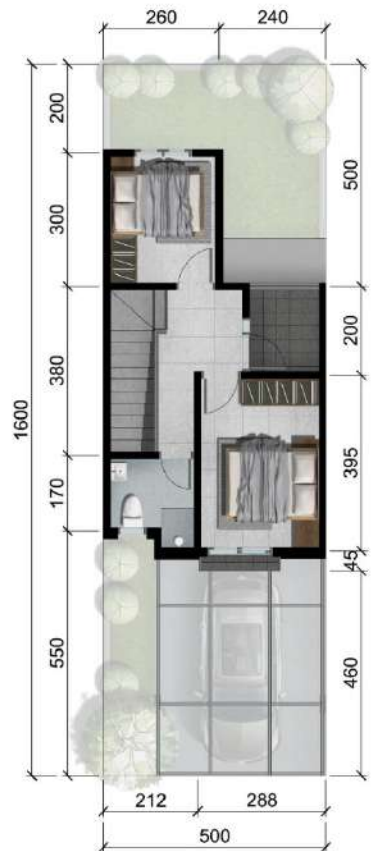

SECOND FLOOR