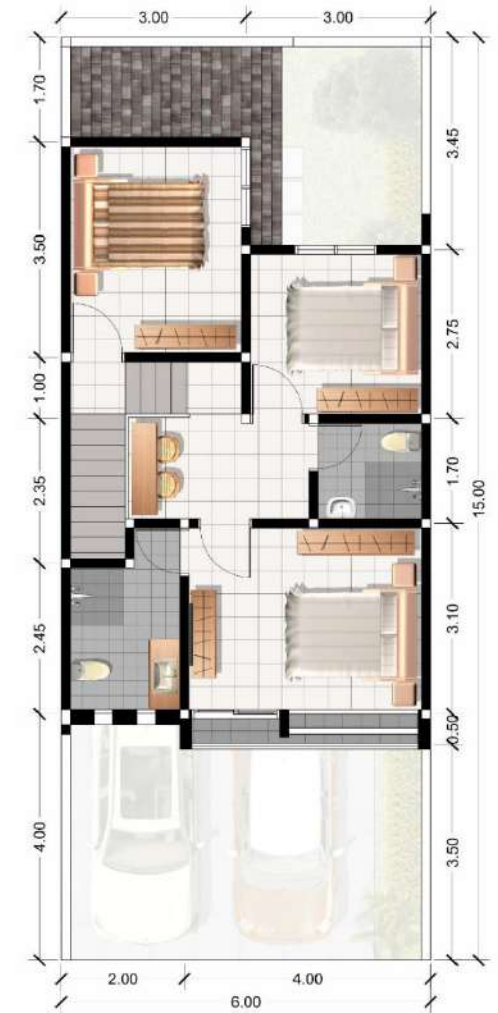

# Lavatera

◀ Mezzanine House at the Boulevard ▶

5x16

LB 74 | LT 80

3 Bedrooms

2 Bathrooms

1 Carport

first floor

second floor

# WISTERIA

LB. 97 | LT. 90 (6x15)

3+1

3+1

1

2

Harga KPR Rp 1.190.000.000  
 Harga Cash Rp 1.150.000.000