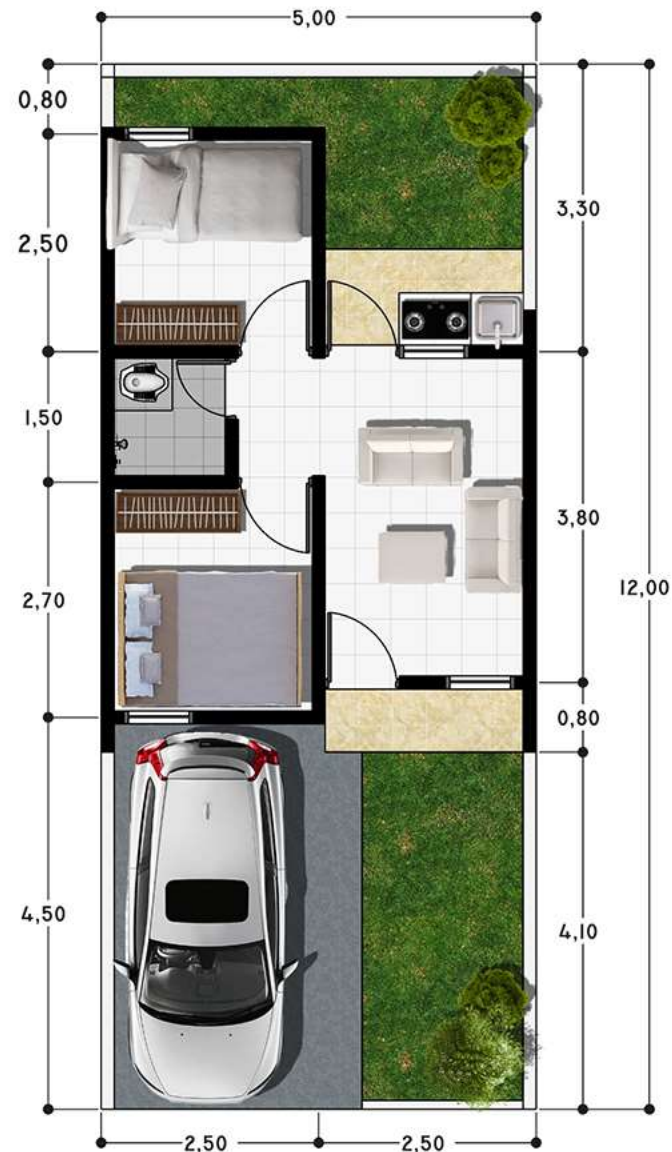

MAURA HILL

1st TYPE
ARE

LB 25 / LT 60 (UK 5 x 12)

1 Bedroom

1 Bathroom

1 Carport

PDAM

1300 Watt / 220 Volt

MAURA HILL

2nd TYPE MONSTERA

RUMAH TIPE 30/60
skala 1:100

LB 30 / LT 60 (UK 5 x 12)

2 Bedroom

1 Bathroom

1 Carport

PDAM

1300 Watt / 220 Volt

MAURA HILL

3rd TYPE EVEREST

(UK 6 x 10)

LB 44 / LT 60

2 Floors

2 Bedroom

2 Bathroom