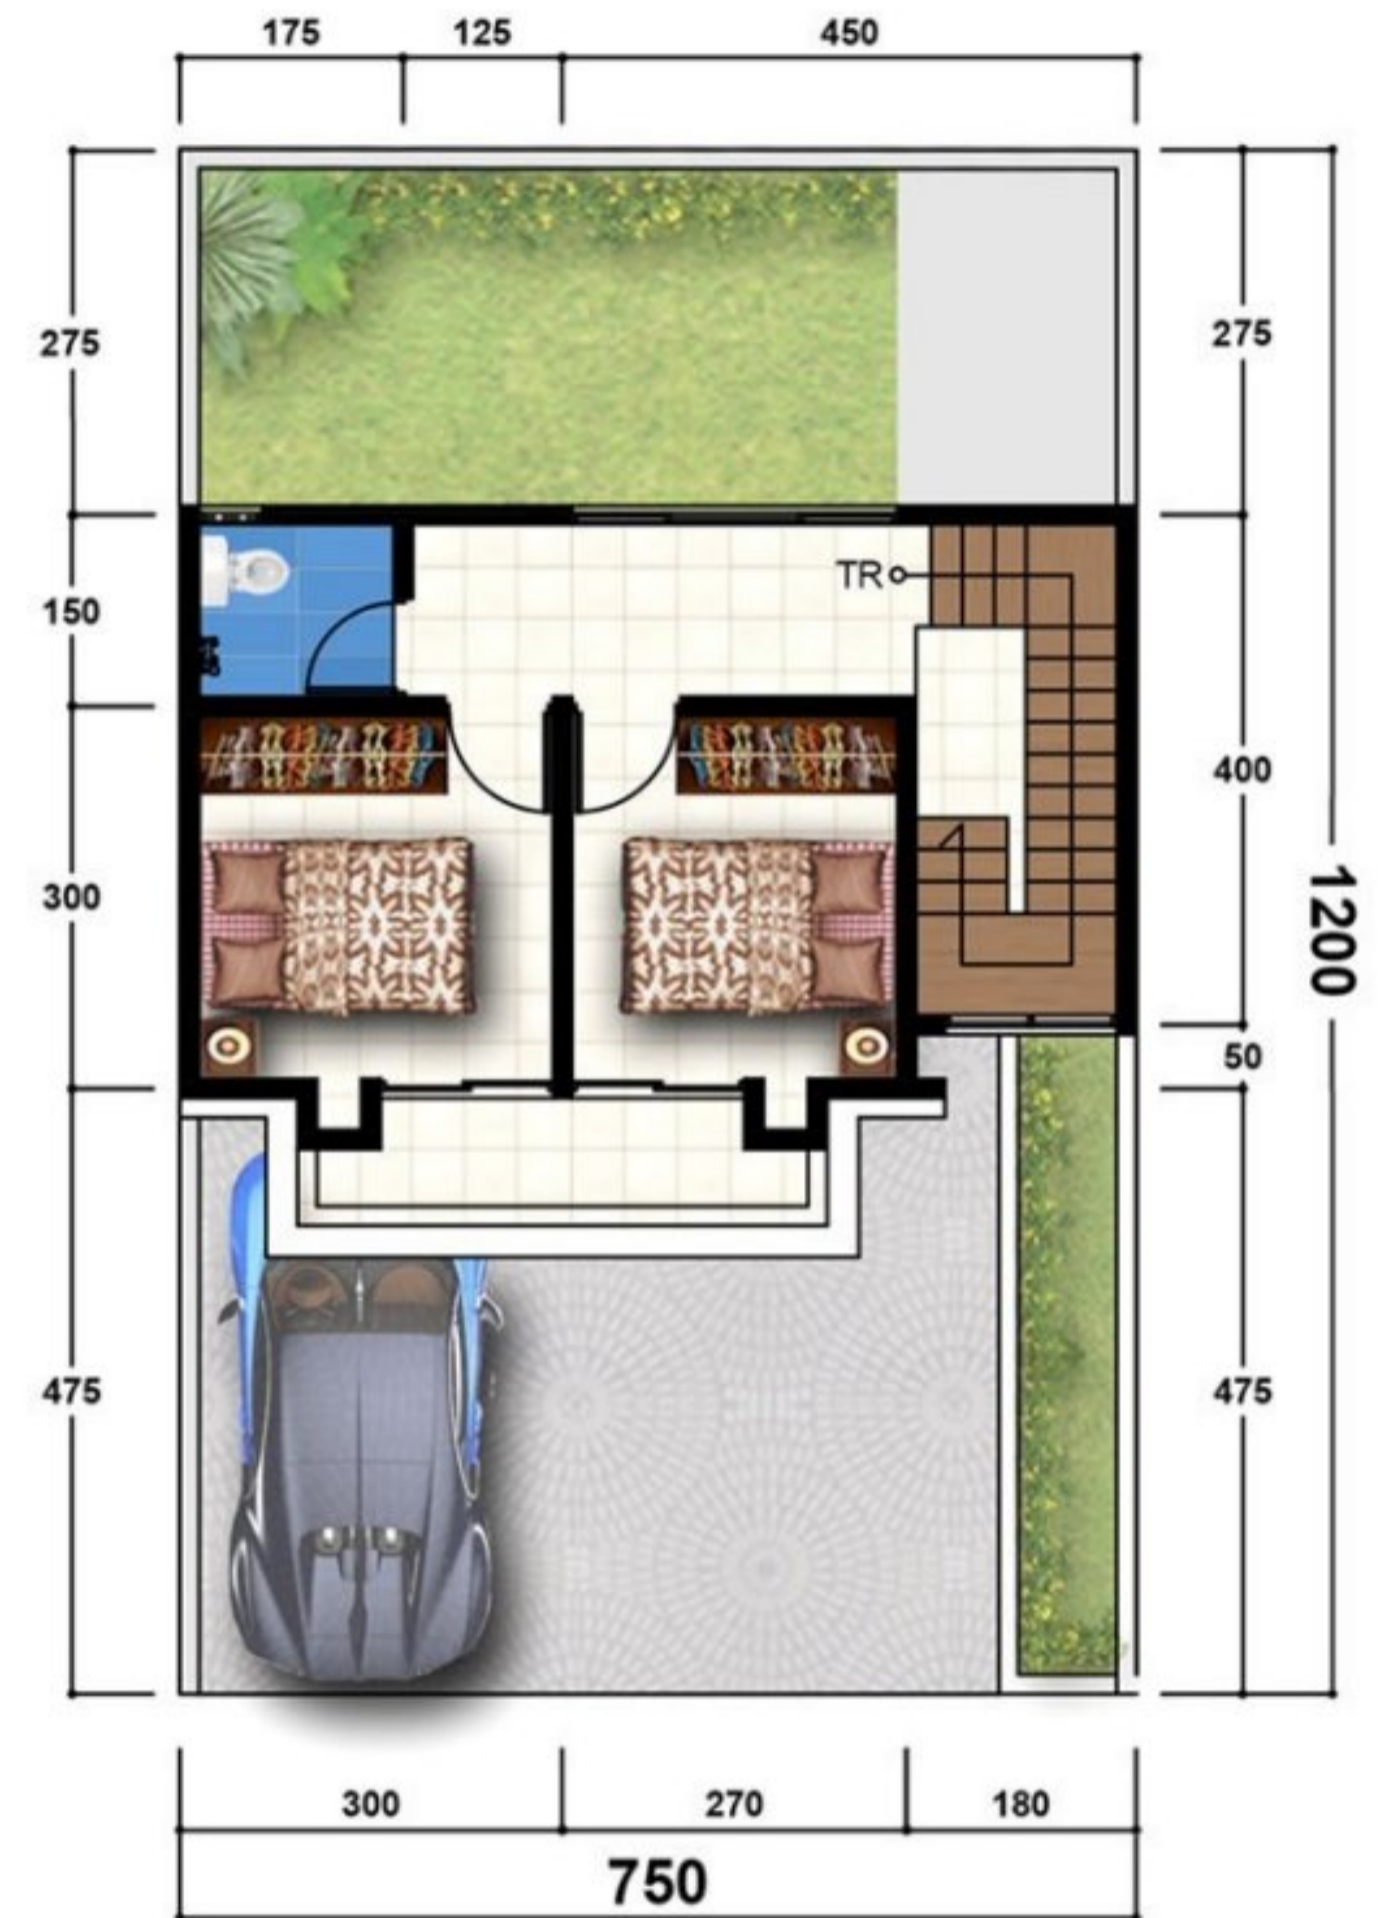

WELLINGTON PARK
RESIDENCES

Type
PERTH

6x12

Land 72 | Building 63.5

FIRST FLOOR

SECOND FLOOR

WELLINGTON PARK
RESIDENCES

Type
MELBOURNE

7,5x12

Land 90 | Building 73

FIRST FLOOR

SECOND FLOOR

WELLINGTON PARK
RESIDENCES

Type
SYDNEY

9x12

Land 107 | Building 83

FIRST FLOOR

SECOND FLOOR