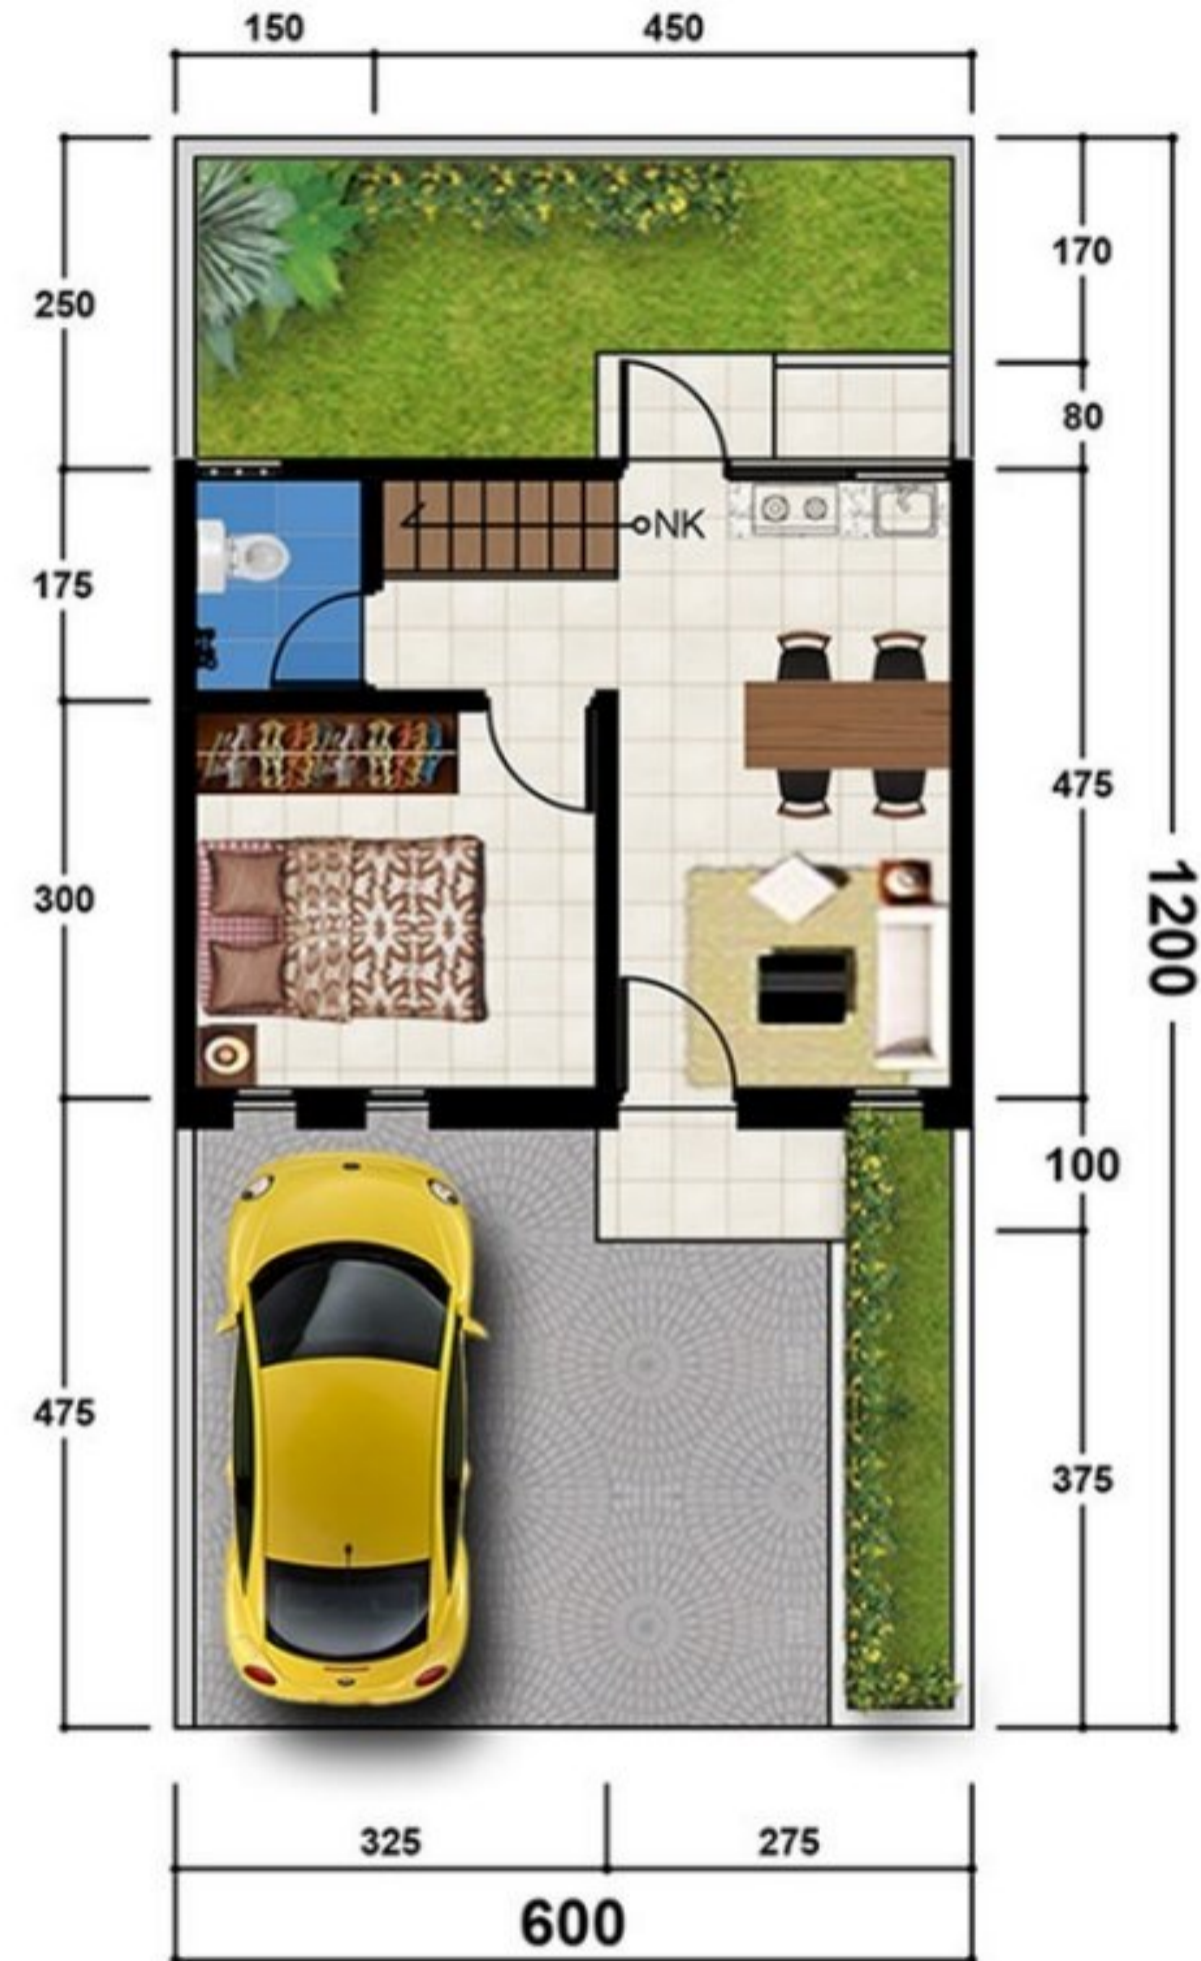

WELLINGTON PARK
RESIDENCES

Type
PERTH

6x12

Land 72 | Building 63.5

FIRST FLOOR

SECOND FLOOR

WELLINGTON PARK
RESIDENCES

Type
MELBOURNE

7,5x12

Land 90 | Building 73

FIRST FLOOR

SECOND FLOOR

WELLINGTON PARK
RESIDENCES

Type
SYDNEY

9x12

Land 107 | Building 83

FIRST FLOOR

SECOND FLOOR