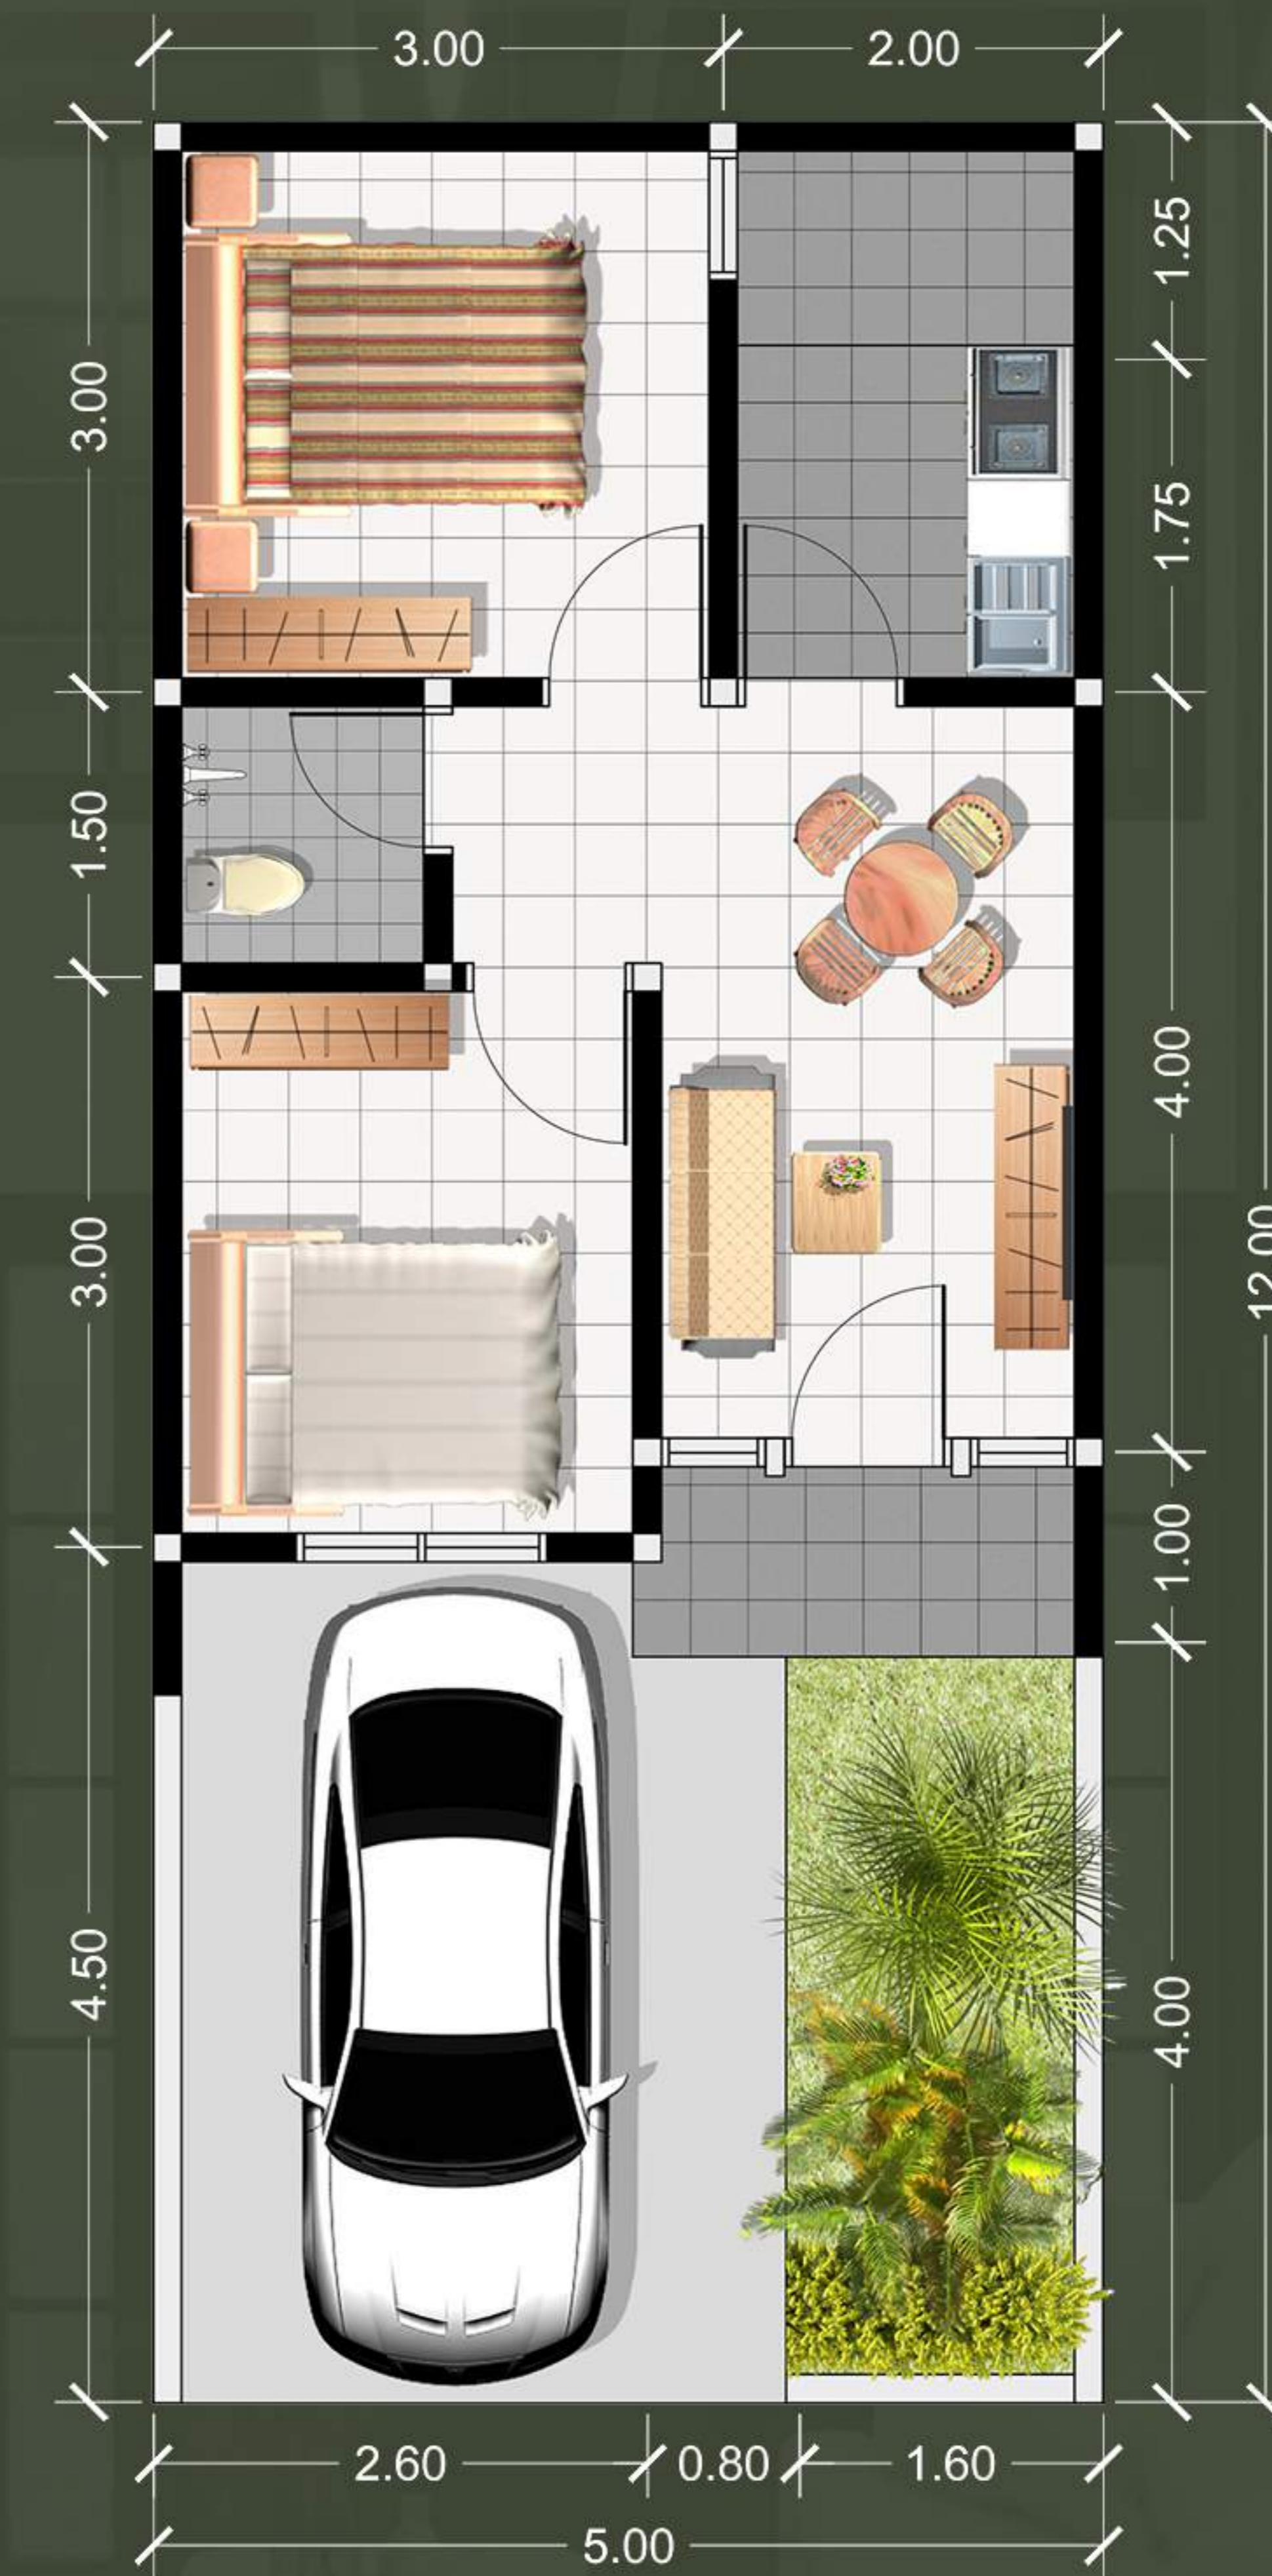

# Type Cenella

( LB:40 LT : 60 (5X12) )

2

1

1

1

De Naila Garden | Product Knowledge

We Build Your Dream

# Type Caragana

( LB:56 LT : 60 (5X12) )

2

2

1

1

De Naila Garden | Product Knowledge