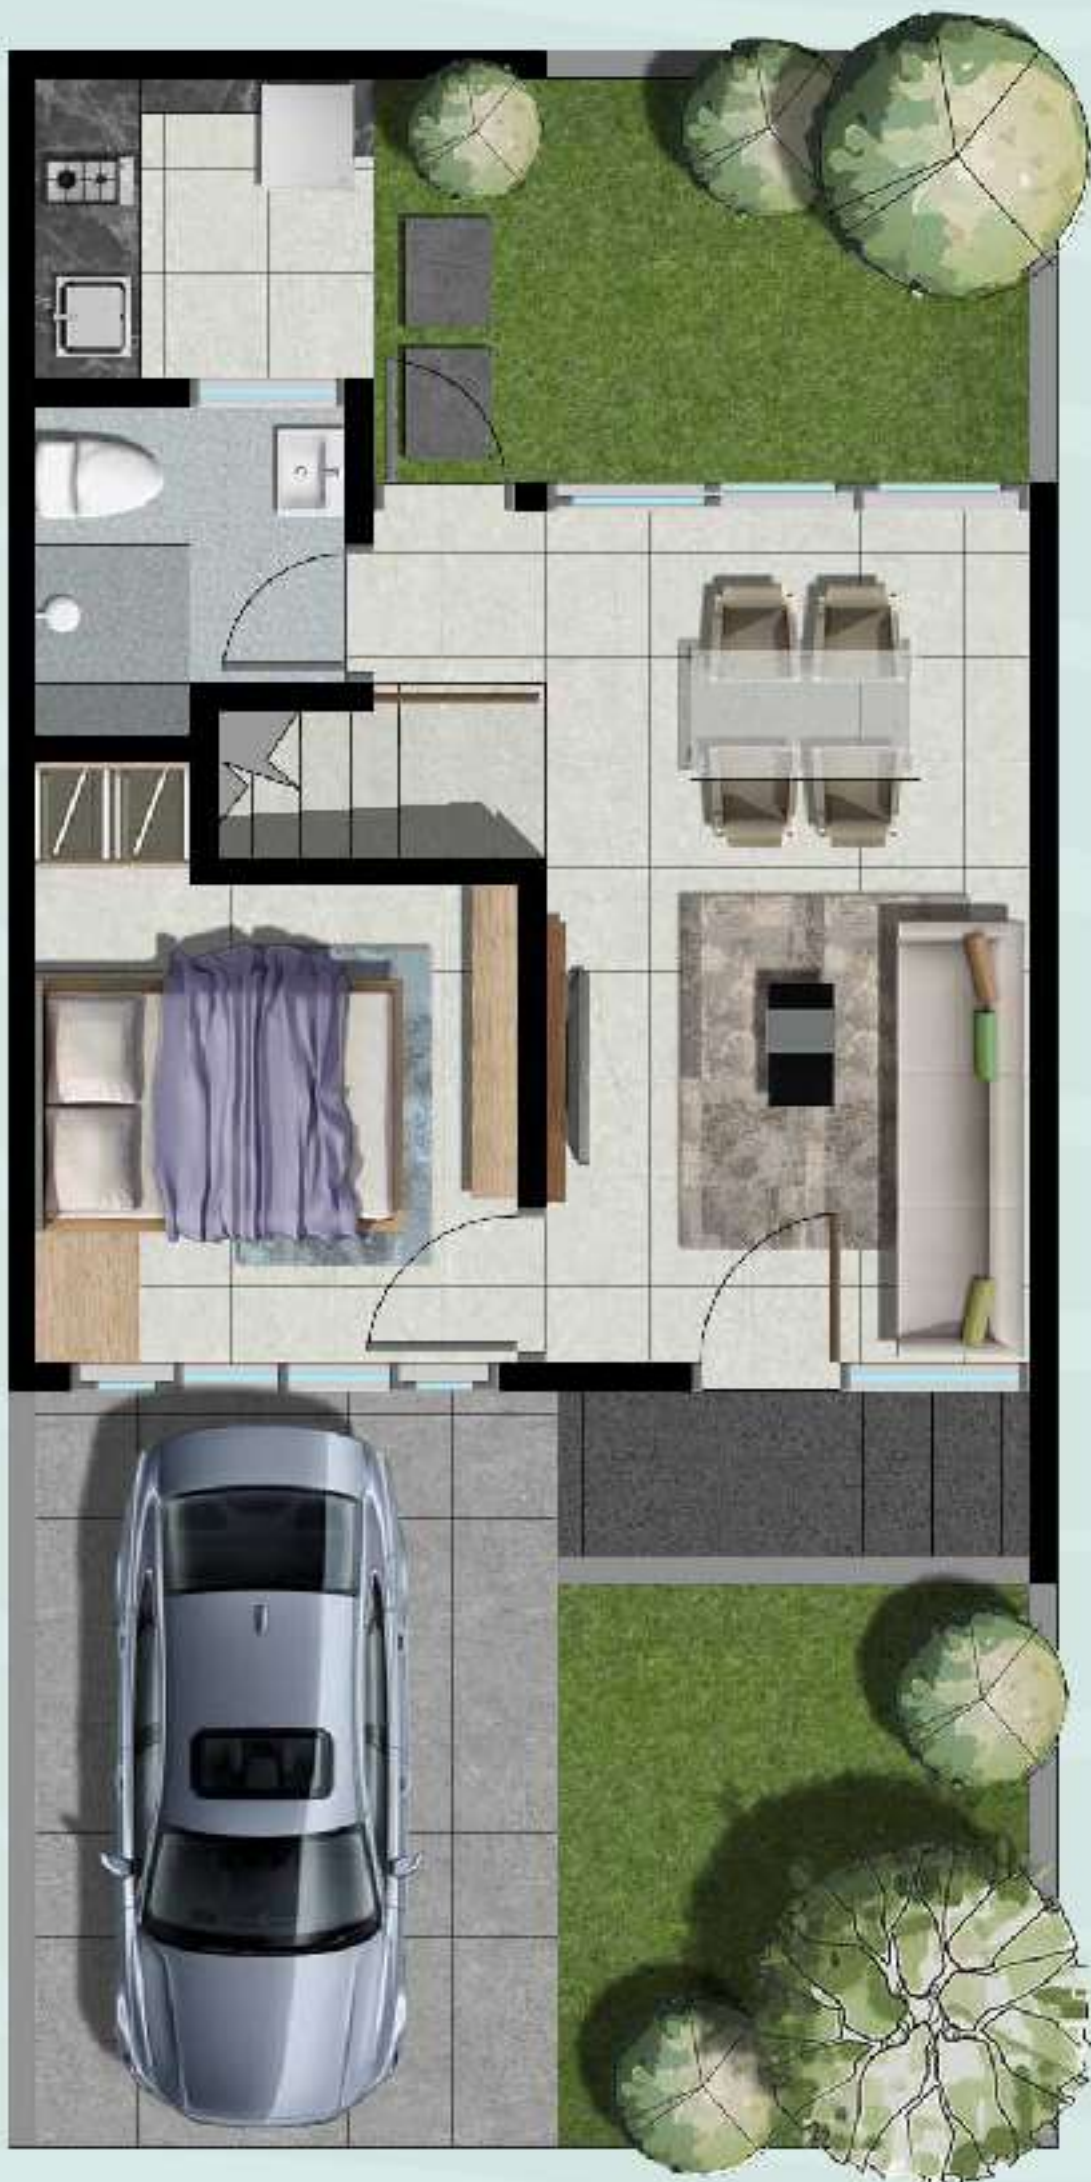

TYPE

5 X 12

*The Rio*

LAND  
60 m<sup>2</sup>

BUILDING  
40 m<sup>2</sup>

2

1

1

## Deluxe

LAND  
72 m<sup>2</sup>

BUILDING  
85 m<sup>2</sup>

🛏️ 3

🚽 2

🚗 1

# TYPE MÜRITZ 6x12

LAND  
72 m<sup>2</sup>

BUILDING  
81 m<sup>2</sup>

3

2

1